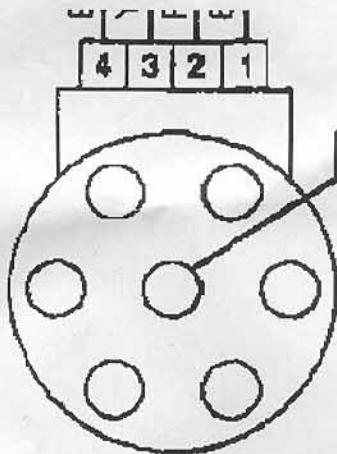

1992 Pontiac Sunfire Ignition

CUT HERE
xxx

DISTRIBUTOR
FIRING ORDER
1-2-3-4-5-6

IGNITER

8910 EIS

8910 EIS

red
white black

two wires
magnetic pick

ORANGE
BLACK
RED
WHITE

diode
line goes
toward amp
cut

IGN COIL