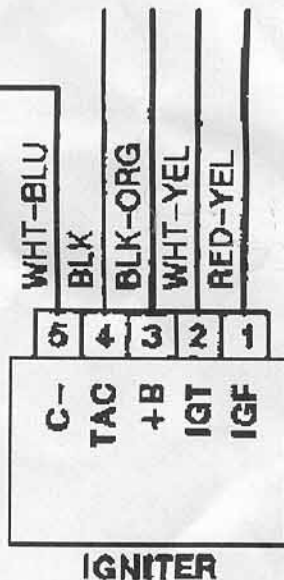

1992 Pontiac Sunfire Ignition

CUT HERE
xxx

DISTRIBUTOR
FIRING ORDER
1-2-3-4-5-6

IGNITER

8910 EIS

8910 EIS

red
white black

two wires
magnetic pick

ORANGE
BLACK
RED
WHITE

diode
line goes
toward amp
cut

IGN COIL