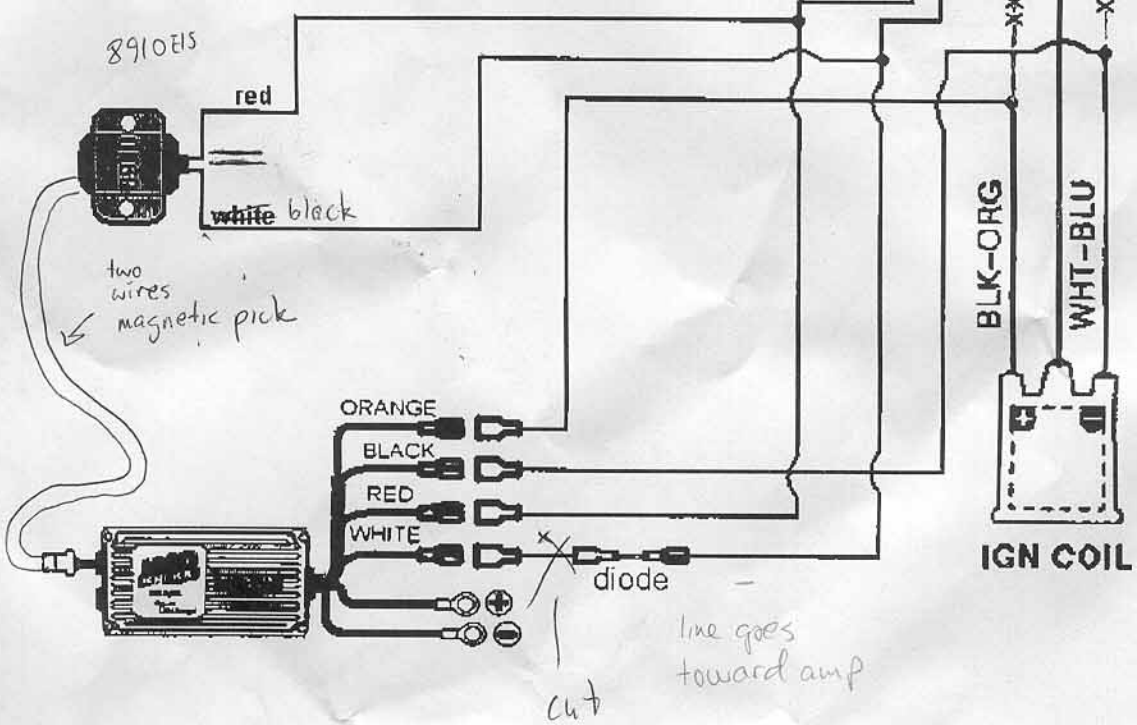

1992 Pontiac Sunfire Ignition

CUT HERE
xxx

DISTRIBUTOR
FIRING ORDER
1-2-3-4-5-6

IGNITER

8910 EIS

8910 EIS

red
white black

two wires
magnetic pick

ORANGE
BLACK
RED
WHITE

diode
line goes
toward amp
cut

IGN COIL